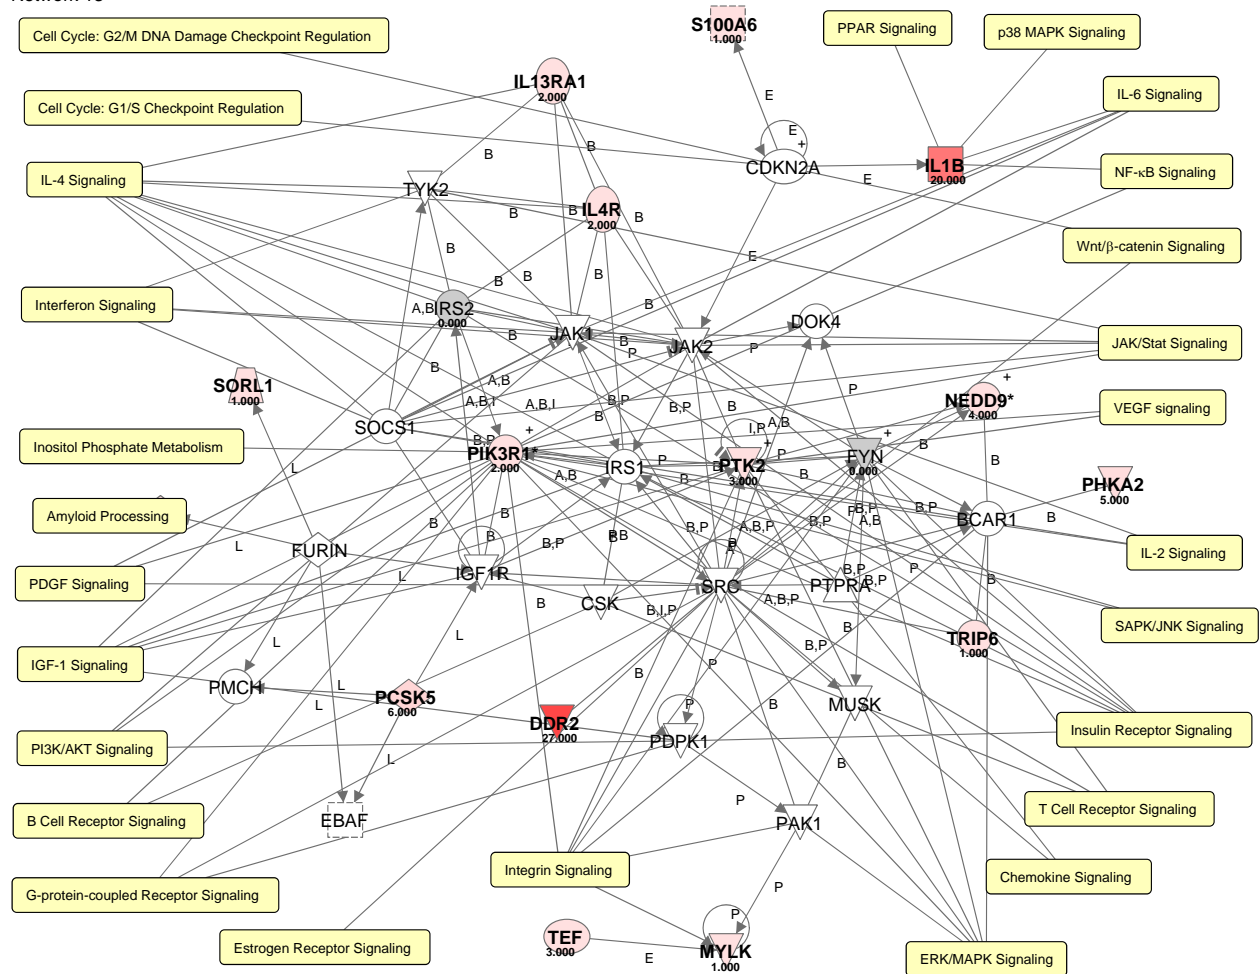

nci60_rat: ingenuity_input.txt
 Network 13

© 2000-2005, Ingenuity Systems

nci60_rat: ingenuity_input.txt
 Network 13
 Extracellular Space