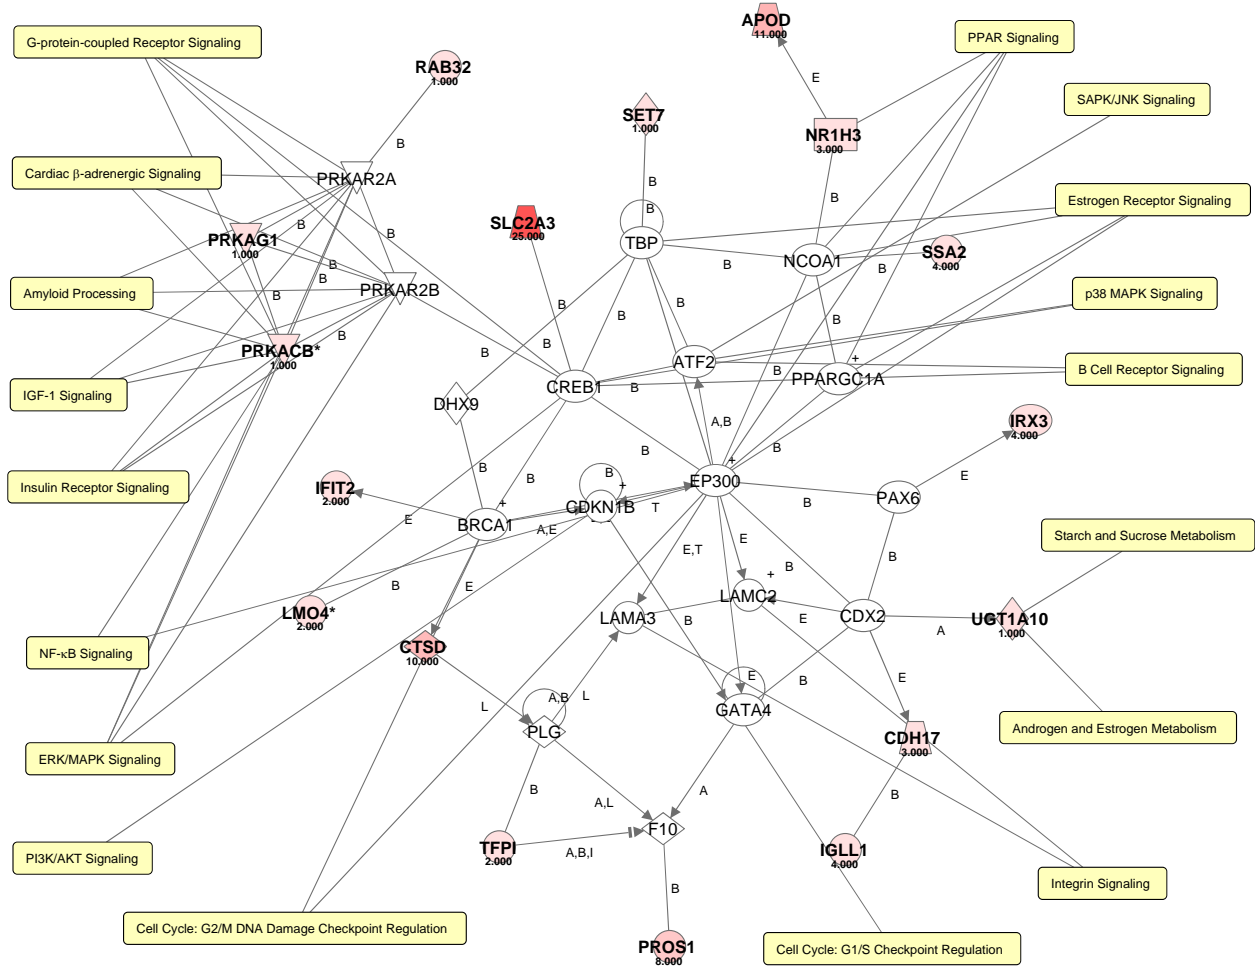

nci60\_rat: ingenuity\_input.txt  
 Network 7

nci60\_rat: ingenuity\_input.txt  
Network 7

Extracellular Space